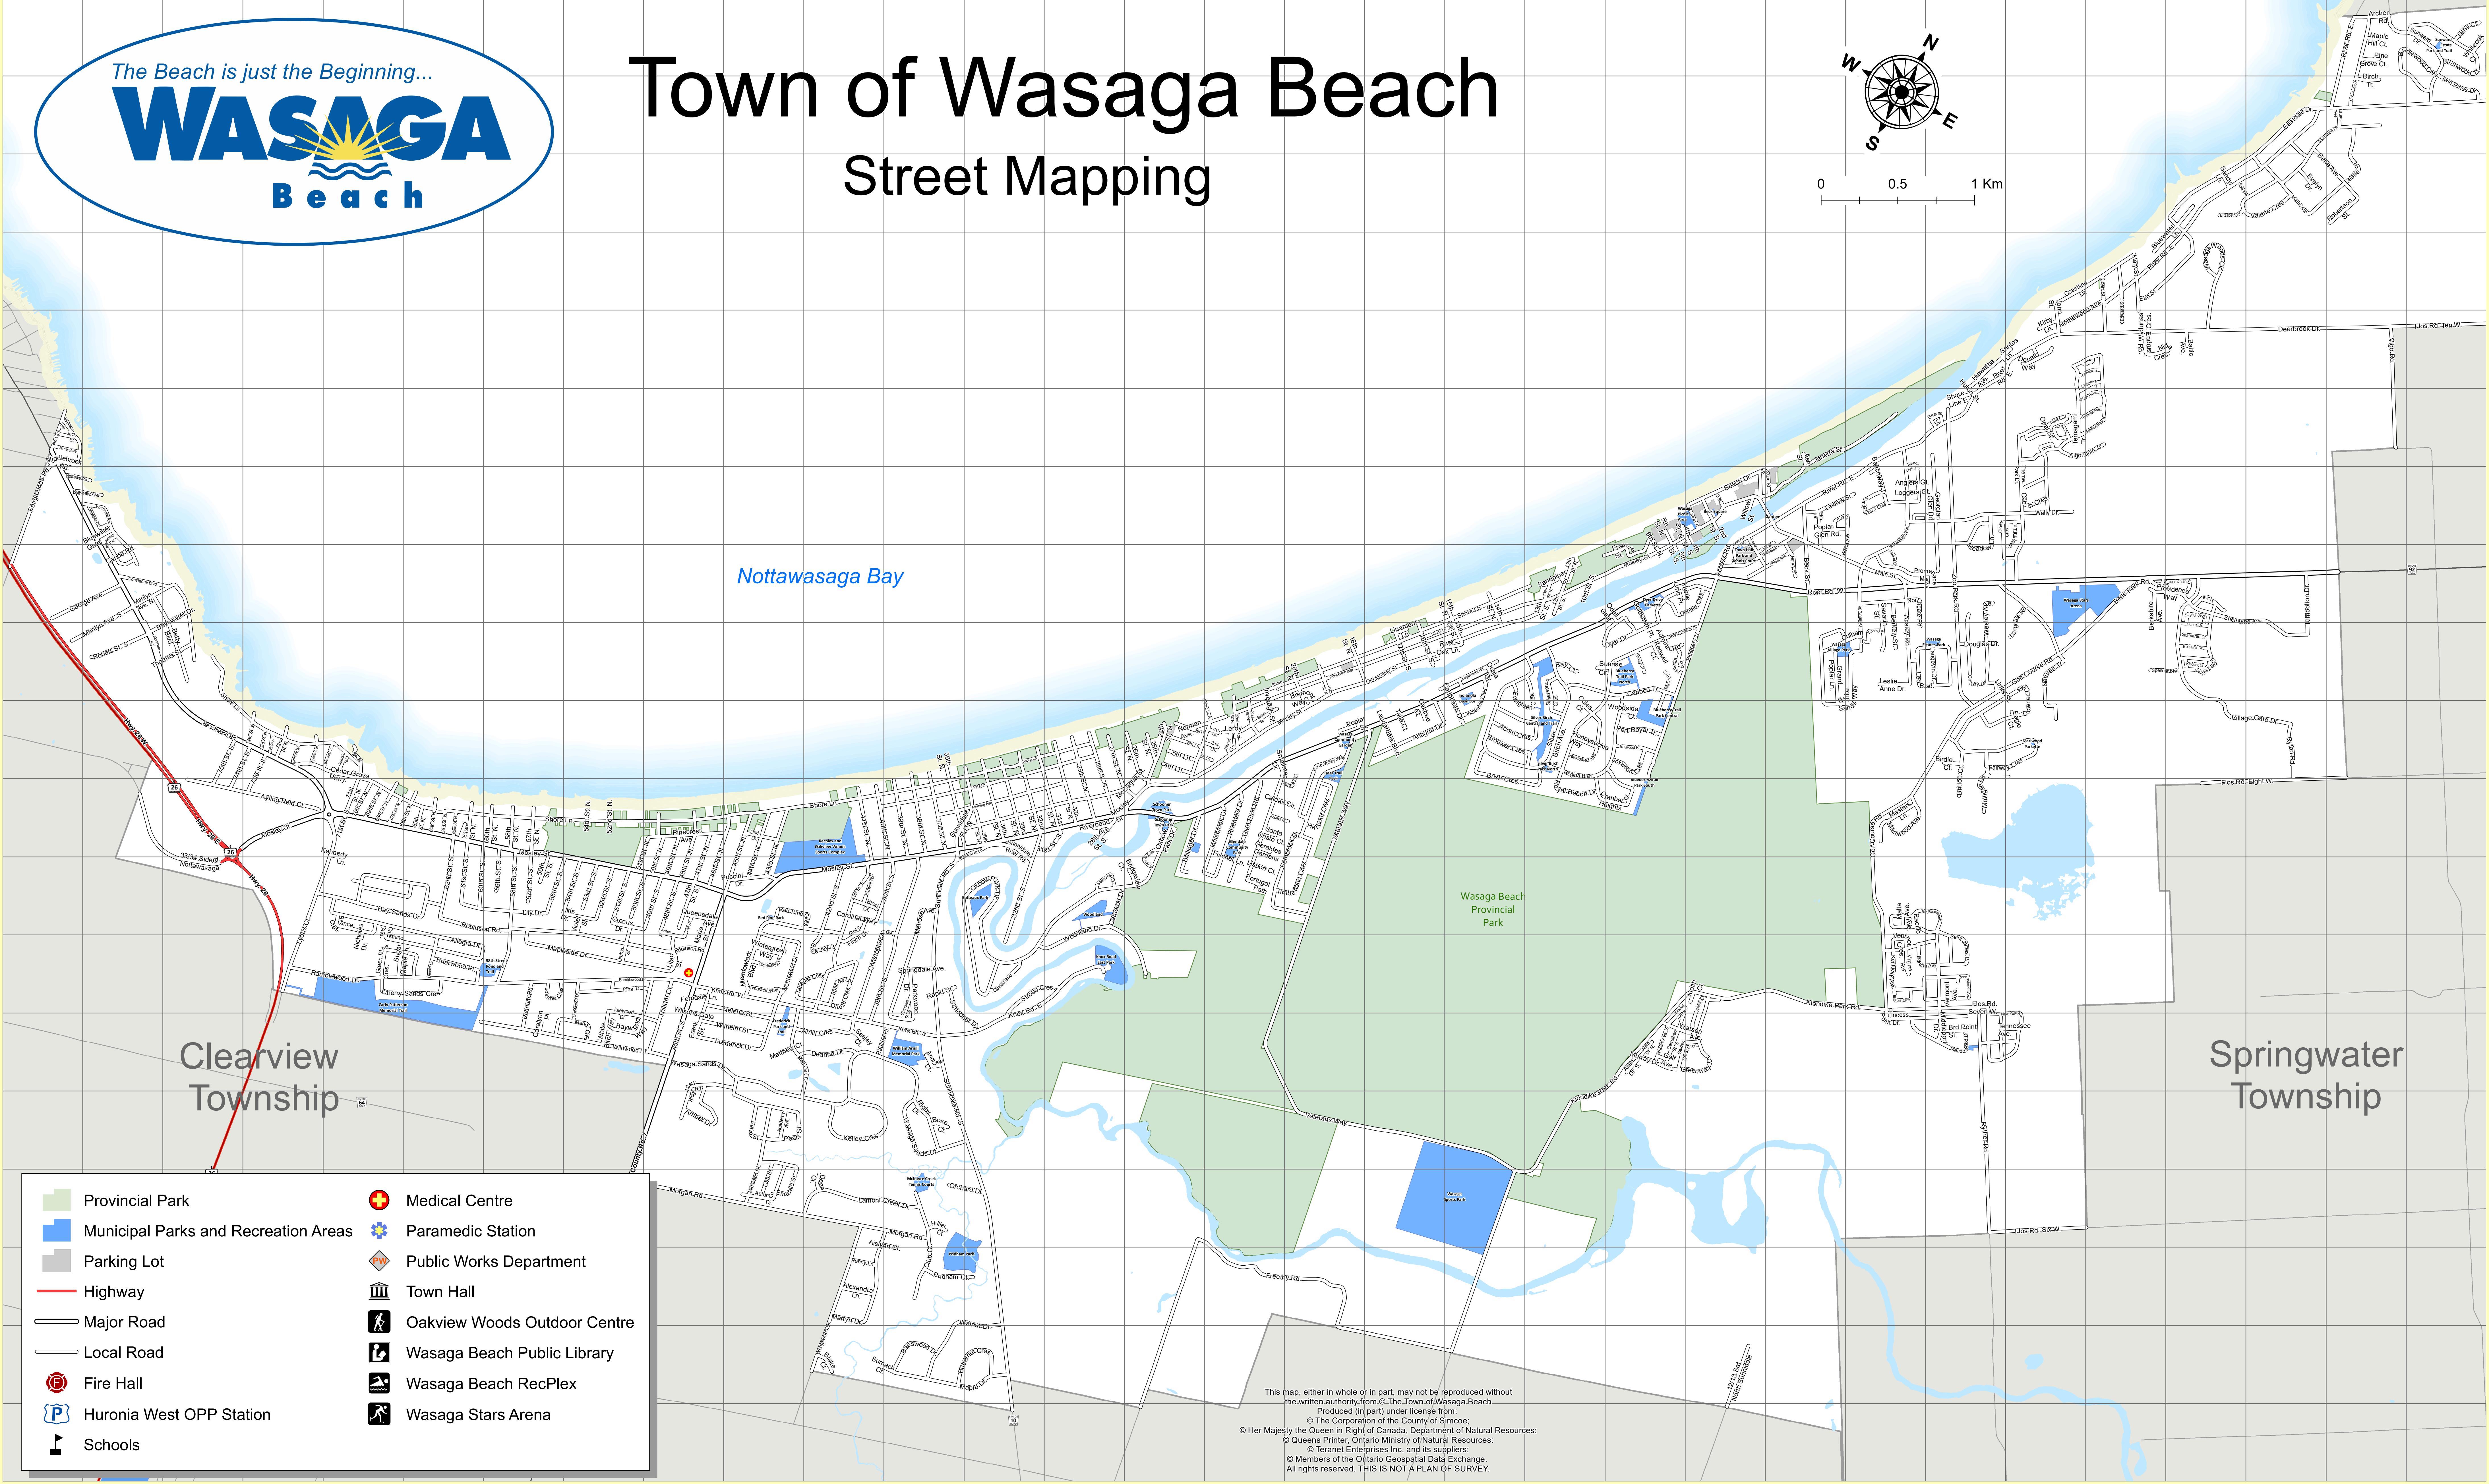

Town of Wasaga Beach Street Mapping

- Provincial Park
- Municipal Parks and Recreation Areas
- Parking Lot
- Highway
- Major Road
- Local Road
- Fire Hall
- Huron West OPP Station
- Medical Centre
- Paramedic Station
- Public Works Department
- Town Hall
- Oakview Woods Outdoor Centre
- Wasaga Beach Public Library
- Wasaga Beach RecPlex
- Wasaga Stars Arena